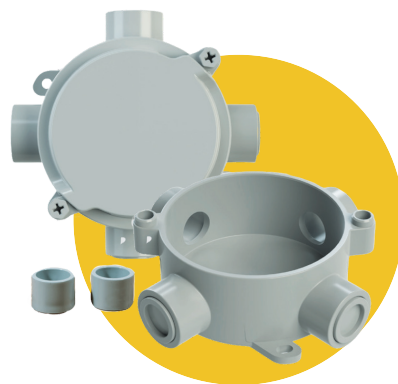

# Shop IPEX and you could WIN a Yeti Tundra 35\*

### Scepter® RBox™ PVC Round Box

The Scepter® RBox™ features IPEX's KwikTab™ fasteners. Fully non-metallic, made from high-impact and corrosion resistant PVC and fit for wet-location applications, the RBox™ is the upgraded Octagonal Box (OB15) and is packed with contractor-friendly features.

### Scepter® Hinge JBox PVC Junction Box

The new Hinged Cover opens more than 200° for complete and easy access to control devices and instruments and is designed to work with your existing PVC conduit runs.